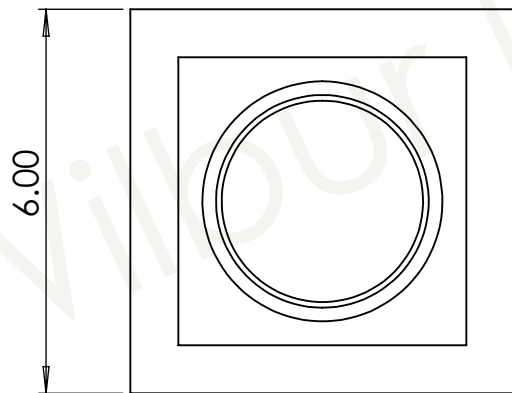

Wilbur Davis Studios

Lamping

120V - E26 Base

Bulb Included

9W 75W Equivalent LED

PAR 30

700 Lumen Output

3000K

E26 Base / Dimmable / 120 Volt

Materials

Steel

Hardwood

Weight

4 lbs

Wood Options

Walnut, Beech, Cherry, Mahogany, Maple
White Oak, Red Oak, White Ash

Metal Options

White, Black, Chrome, Brushed Nickel, Brass

Fits all standard junction boxes.

UL Certified for Dry environment only.

Flushmount Box Light
Wilbur Davis Studios
info@wilburdavisstudios.com
617-710-8783