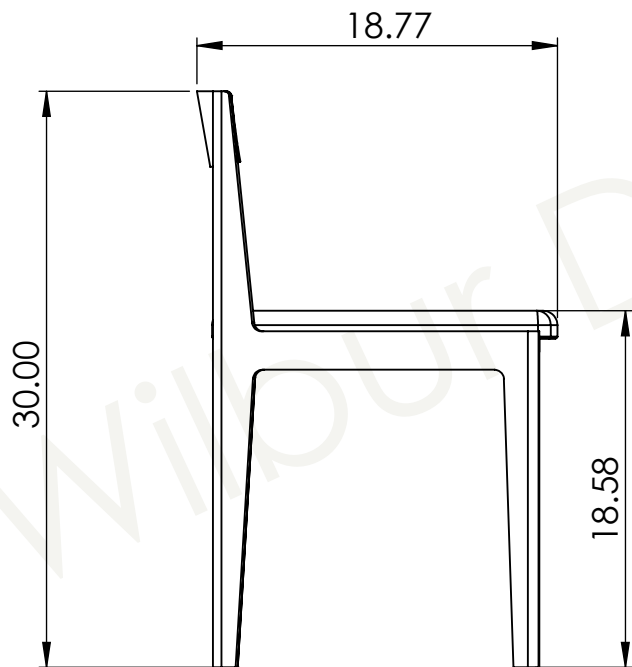

Wilbur Davis Studios

MODEL: DiningChair
CONFIG: Default
DRAWING: DiningChair-Dimensions
MODIFIED: 10/8/2024 10:36:44 AM